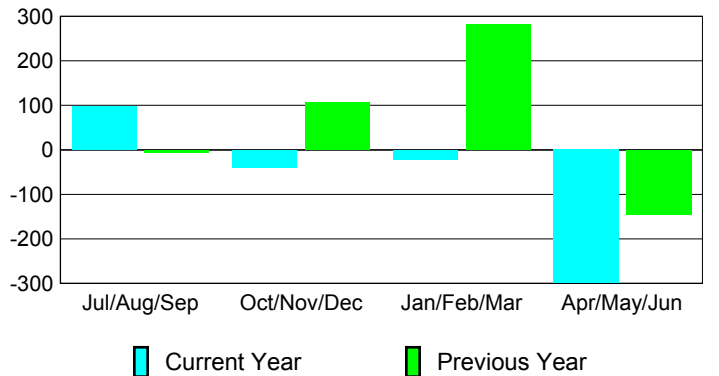

Membership Results 2009-2010

Membership 2008-2009

| Month | Net Memb Goal | Actual New Memb | Actual Dropped Memb | Gain/Loss of Memb | Gain/Loss of Memb |
|---------------|---------------|-----------------|---------------------|-------------------|-------------------|
| Jul/Aug/Sep | -50 | 239 | -141 | 98 | -6 |
| Oct/Nov/Dec | 75 | 62 | -101 | -39 | 106 |
| Jan/Feb/Mar | 50 | 114 | -135 | -21 | 282 |
| Apr/May/June | -25 | 57 | -356 | -299 | -145 |
| Totals | 50 | 472 | -733 | -261 | 237 |

Membership Results 2009-2010

Goal, New, Dropped, Gain/Loss

Comparison of Membership Gain/Loss

Current Year Compared to the Previous Year

Gender Comparison 2009-2010

Jul/Aug/Sep

Oct/Nov/Dec

Jan/Feb/Mar

Apr/May/June

■ Male

■ Female