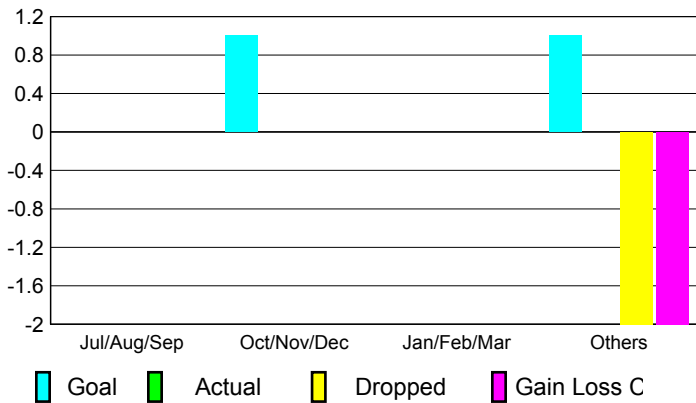

2009-2010 GMT Quarterly Report for District (or Undistricted) **District 330 A**

GMT: **Shinobu Goto**

Location: **JAPAN**

GMT CA: **5**

CLUBS

Club Results 2009-2010

Clubs 2008-2009

| Month | New Club Goal | Actual New Clubs | Actual Dropped Clubs | Gain/Loss of Clubs | Gain/Loss of Clubs |
|---------------|---------------|------------------|----------------------|--------------------|--------------------|
| Jul/Aug/Sep | 0 | 0 | 0 | 0 | 0 |
| Oct/Nov/Dec | 1 | 0 | 0 | 0 | 0 |
| Jan/Feb/Mar | 0 | 0 | 0 | 0 | 0 |
| Apr/May/June | 1 | 0 | -2 | -2 | 1 |
| Totals | 2 | 0 | -2 | -2 | 1 |

Club Results 2009-2010

Goal, New, Dropped, Gain/Loss

Comparison of Club Gain/Loss

Current Year Compared to the Previous Year

YTD Status Quo Clubs 2009-2010

Status Quo Clubs Compared to Status Quo Members

MEMBERSHIP