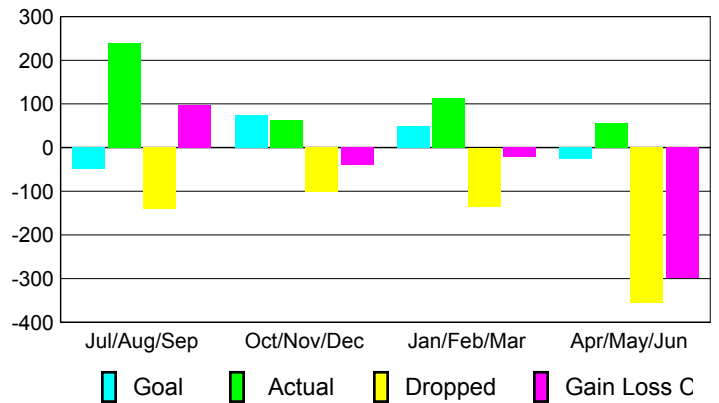

Membership Results 2009-2010

Goal, New, Dropped, Gain/Loss

Comparison of Membership Gain/Loss

Current Year Compared to the Previous Year